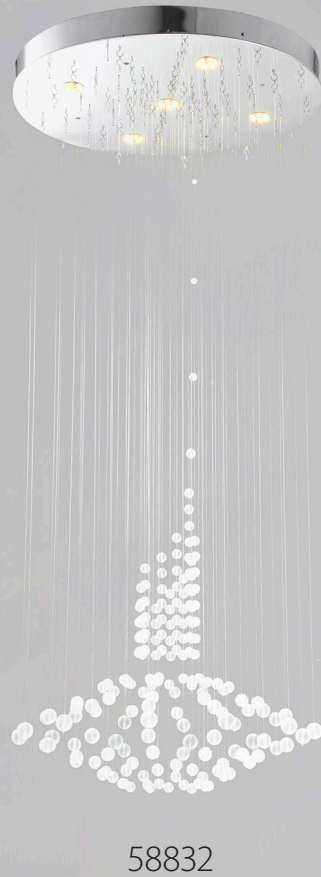

The reflectors can be turned 360 degrees around each arm to reshape the whole appearance of the lamp. LOOK comes in four colors, silver, black, copper and wood.

"The concept around this lamp sprung from the inspiration of the changing of the four seasons. It reflects the feeling of each state of the year as it can be made to look like an autumn wind breezing through the room, crystallizing during winter and blossoming out from spring to summer."

The materials and colors combined with a sensible light source is true Scandinavian design."

LOOK

Pendant lamp

64755

64756

64757

64754

Item Number	Shade Color-Material	Body Color	Product (cm)	Max W	Energy Class	IP Class	Class I/II	Exp Cnt (cm)	N.W (kg/pc)	Pcs Ctn	Pc/m3	Pcs/40'
64754	silver-metal	nickel-metal	D47xH38	8xLED 0.5W 1xLED 2W	A+	IP20	Class II	62x62x50	1.39	8	0.024	2333
64755	black-metal	nickel-metal	D47xH38		A+	IP20	Class II	62x62x50	1.39	8	0.024	2333
64756	copper-metal	nickel-metal	D47xH38		A+	IP20	Class II	62x62x50	1.39	8	0.024	2333
64757	nature-wood	nickel-metal	D47xH38		A+	IP20	Class II	62x62x50	0.9	8	0.024	2333

ILLUSION

Chandelier

Item Number	Shade Color-Material	Body Color	Product (cm)	Max W	Energy Class	IP Class	Class I/II	Exp Cnt (cm)	N.W (kg/pc)	Pcs Ctn	Pc/m3	Pcs/40'
58830	clear	chrome-metal	D46xH104	5xLED 3W	A+	IP20	Class II	50x50x43	2.3	4	0.027	2074
58831	black	chrome-metal	D46xH104		A+	IP20	Class II	50x50x43	2.3	4	0.027	2074
58832	frosted	chrome-metal	D46xH104		A+	IP20	Class II	50x50x43	2.3	4	0.027	2074