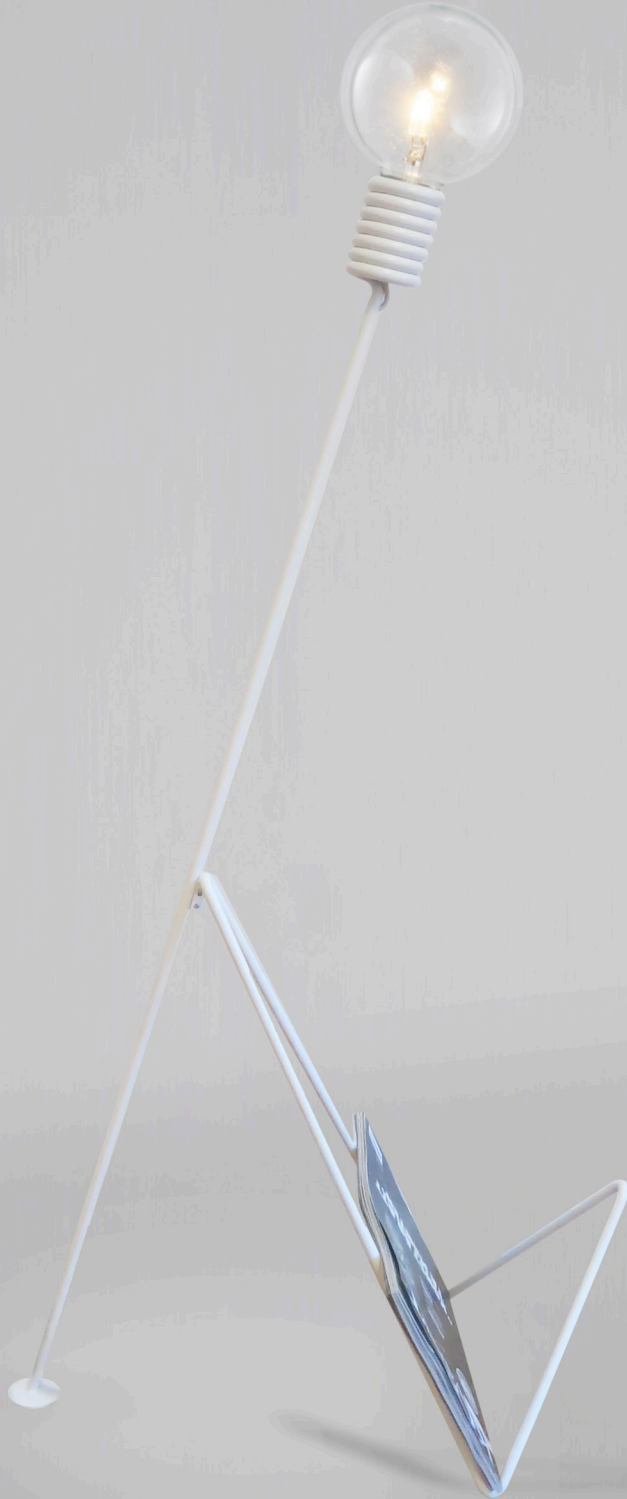

The lamp L is a wall lamp in Scandinavian minimalistic design. With its focus on sustainability it combines energy saving LED technology with waste materials from other wood manufacturing. The demand for more environmentally friendly products is growing rapidly, and L hits the core with its contemporary beauty. The cone of light creates graphic patterns on the wall, and the wooden veneer gives the eye a pleasant experience.

Notes: Textile cord

K-FAB
DESIGN

LITTLE HELPER

Lamp series

LITTLE HELPER

Lamp series

This lamp series is designed by Gustav Rosén and is a new addition to our design lamps. LITTLE HELPER are graceful table and floor lamps that lean forward and rest on their triangular stands. Their shape is 1950's inspired yet with a modern feel with the combination of minimalistic design, rawness and new functionality.