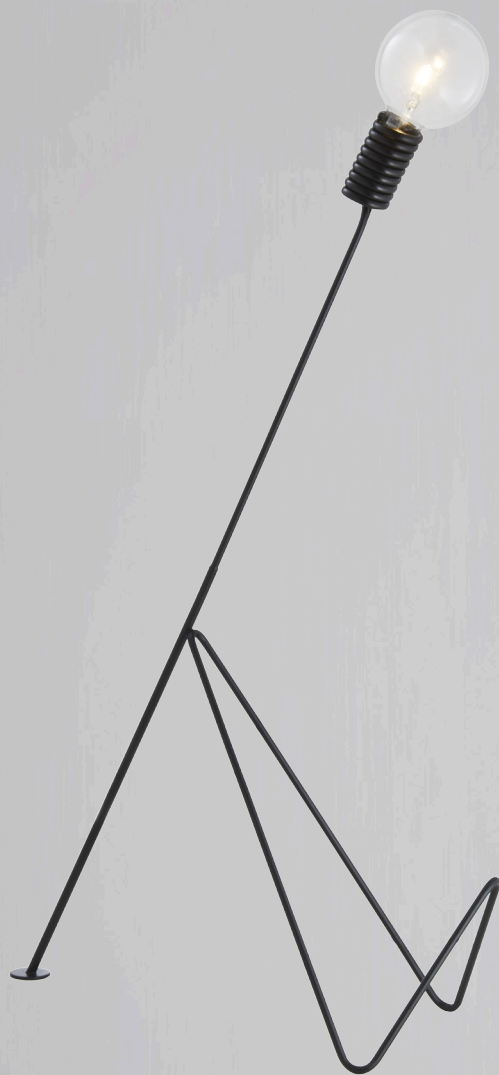

LITTLE HELPER

Lamp series

36051