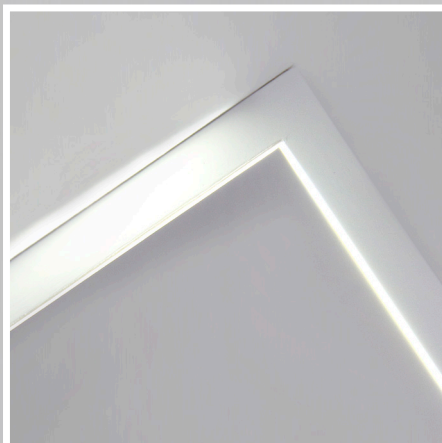

DESIGN

by

K-FAB SCANDINAVIA