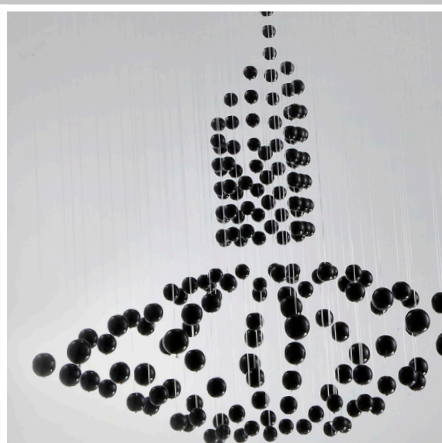

DESIGN

by

K-FAB SCANDINAVIA