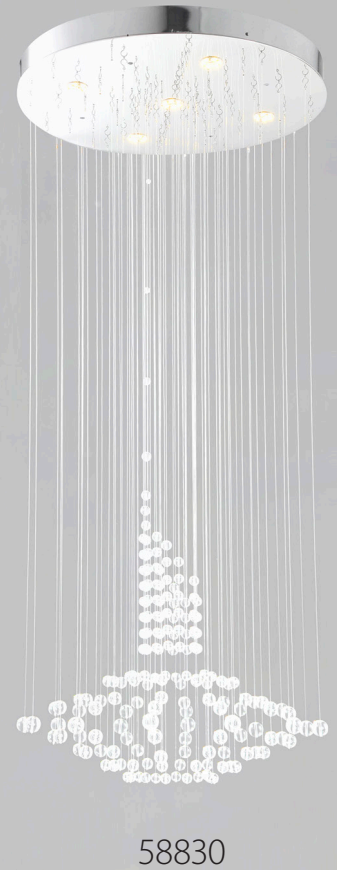

The reflectors can be turned 360 degrees around each arm to reshape the whole appearance of the lamp. LOOK comes in four colors, silver, black, copper and wood.

"The concept around this lamp sprung from the inspiration of the changing of the four seasons. It reflects the feeling of each state of the year as it can be made to look like an autumn wind breezing through the room, crystallizing during winter and blossoming out from spring to summer."

The materials and colors combined with a sensible light source is true Scandinavian design."

LOOK

Pendant lamp

64755

64756

64757

64754

Item Number	Shade Color-Material	Body Color	Product (cm)	Max W	Energy Class	IP Class	Class I/II	Exp Cnt (cm)	N.W (kg/pc)	Pcs Ctn	Pc/m3	Pcs/40'
64754	silver-metal	nickel-metal	D47xH38	8xLED 0.5W 1xLED 2W	A+	IP20	Class II	62x62x50	1.39	8	0.024	2333
64755	black-metal	nickel-metal	D47xH38		A+	IP20	Class II	62x62x50	1.39	8	0.024	2333
64756	copper-metal	nickel-metal	D47xH38		A+	IP20	Class II	62x62x50	1.39	8	0.024	2333
64757	nature-wood	nickel-metal	D47xH38		A+	IP20	Class II	62x62x50	0.9	8	0.024	2333

ILLUSION

Chandelier

Item Number	Shade Color-Material	Body Color	Product (cm)	Max W	Energy Class	IP Class	Class I/II	Exp Cnt (cm)	N.W (kg/pc)	Pcs Ctn	Pc/m3	Pcs/40'
58830	clear	chrome-metal	D46xH104	5xLED 3W	A+	IP20	Class II	50x50x43	2.3	4	0.027	2074
58831	black	chrome-metal	D46xH104		A+	IP20	Class II	50x50x43	2.3	4	0.027	2074
58832	frosted	chrome-metal	D46xH104		A+	IP20	Class II	50x50x43	2.3	4	0.027	2074