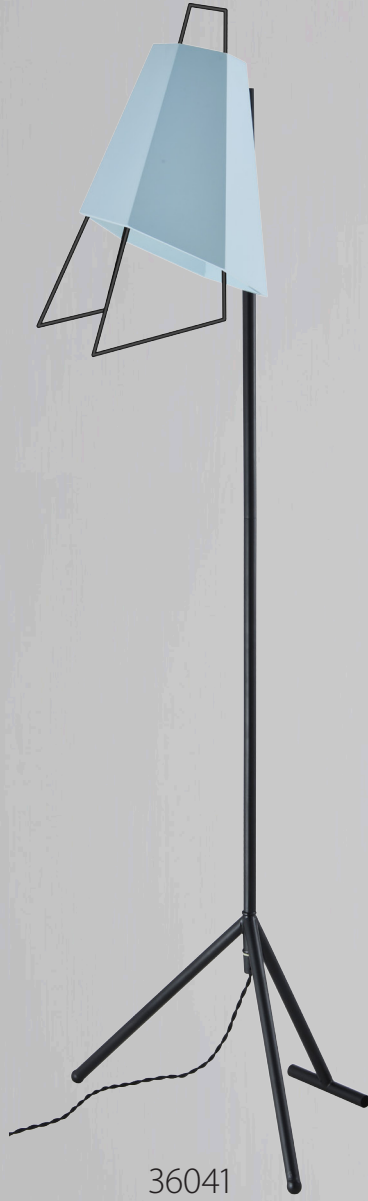

FREDAG

Lamp series

Item Number	Shade Color-Material	Body Color	Product (cm)	Max W	Energy Class	IP Class	Class I/II	Exp Cnt (cm)	N.W (kg/pc)	Pcs Ctn	Pc/m3	Pcs/40'
36041	light blue-wood	matte black-metal	L46xW34xH126	1xE27 60W	A-E	IP20	Class II	48x34x30	1.6	1	0.048	1166
36042	green-wood	matte black-metal	L46xW34xH126		A-E	IP20	Class II	48x34x30	1.6	1	0.048	1166
36043	white-wood	matte black-metal	L46xW34xH126		A-E	IP20	Class II	48x34x30	1.6	1	0.048	1166
36038	pink-wood	matte black-metal	L46xW34xH126		A-E	IP20	Class II	48x34x30	1.6	1	0.048	1166
36039	orange-wood	matte black-metal	L46xW34xH126		A-E	IP20	Class II	48x34x30	1.6	1	0.048	1166
36040	blue-wood	matte black-metal	L46xW34xH126		A-E	IP20	Class II	48x34x30	1.6	1	0.048	1166

Notes: Textile cord